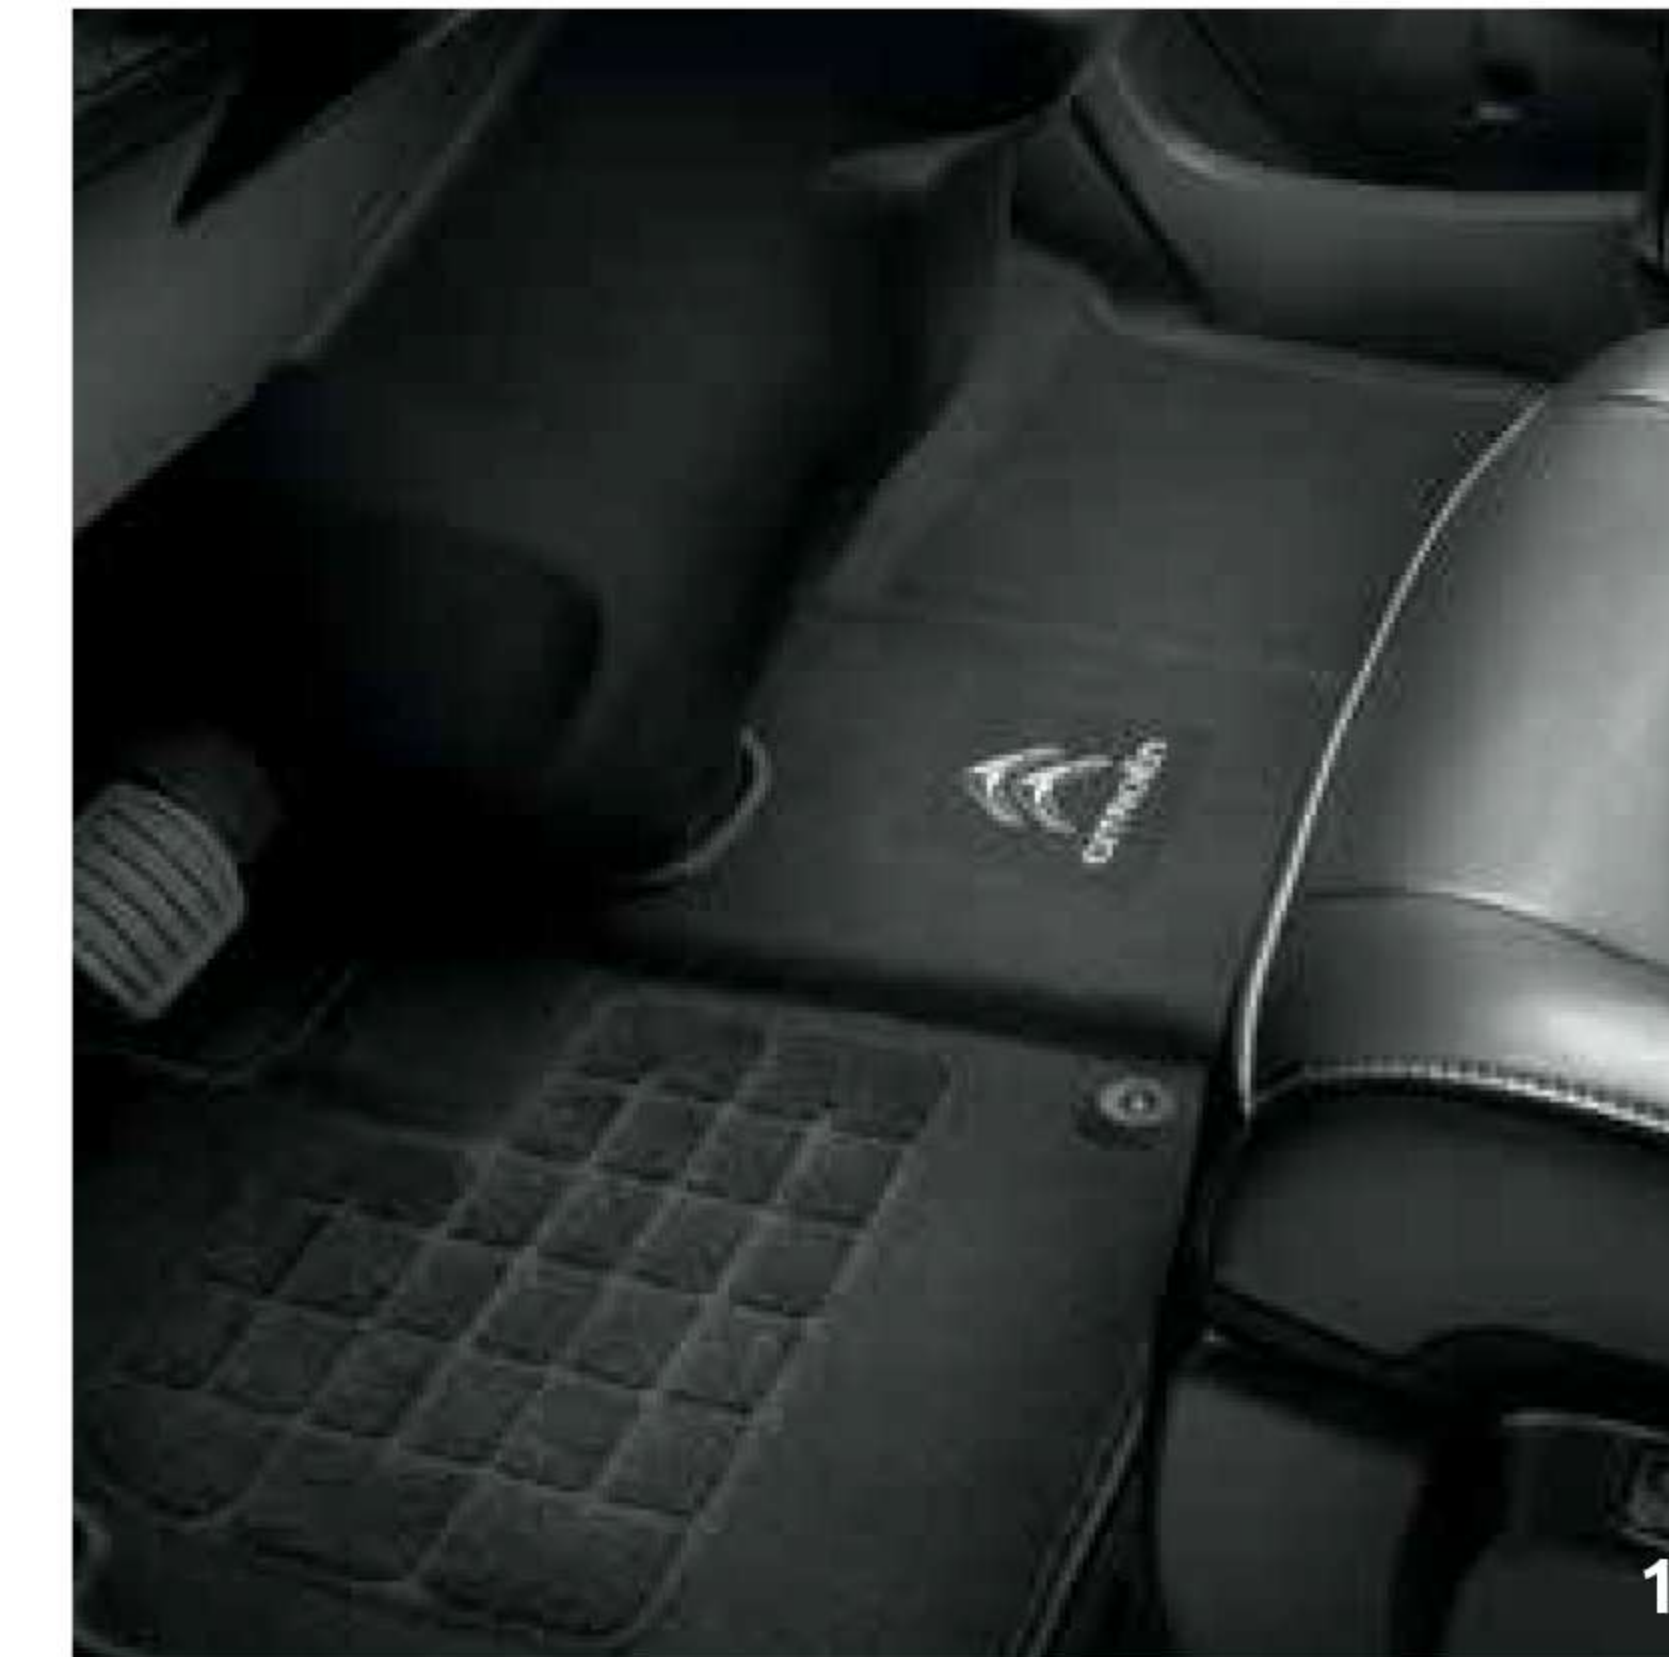

1 - Front Carpet Mats
2 - Front Rubber Floor Mats

FLOOR MATS

An effective barrier against daily wear and tear, Citroën floor mats are designed to fit the specific floor size of your vehicle. They are easy to fit, hard-wearing and resistant. Although driver-side safety is enhanced by their excellent grip, they also reveal impressive design and creativity.